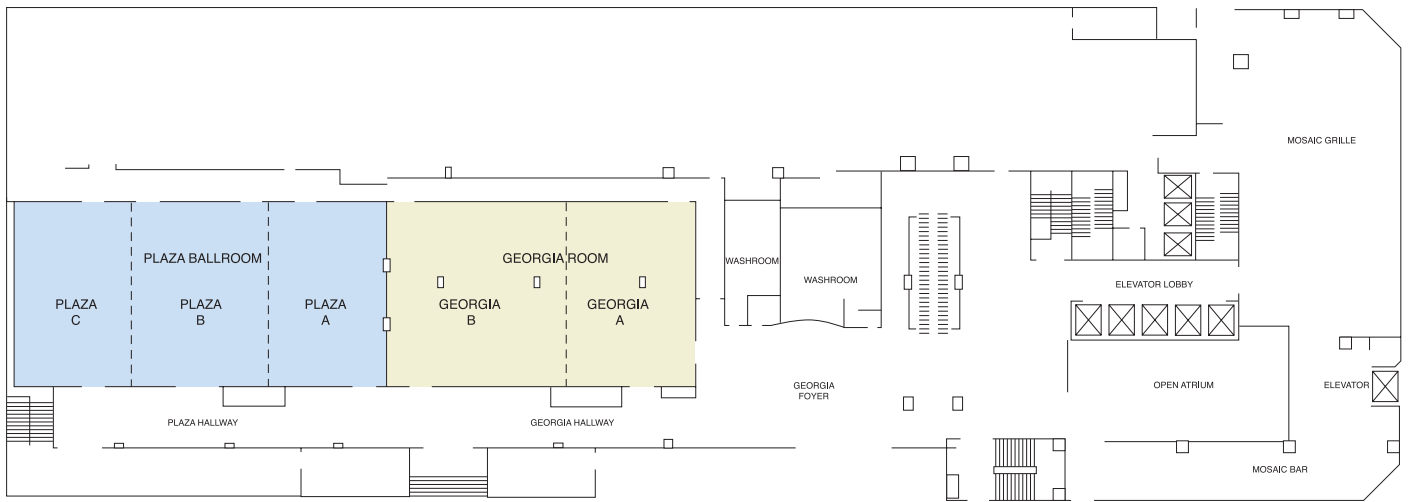

### DIRECTIONS

From Vancouver International Airport (14 miles): Take McConachie Way over Arthur Laing Bridge. Exit at Granville St. Proceed north 50 blocks. Turn left at 16th St. Go past two stop lights. Turn right at Burrard St. Cross Burrard St. Bridge through Georgia St. (10 blks). Hotel is on left.

### PLAZA LEVEL (SECOND FLOOR)

## FOURTH FLOOR

## PERSPECTIVES LEVEL (34th FLOOR)