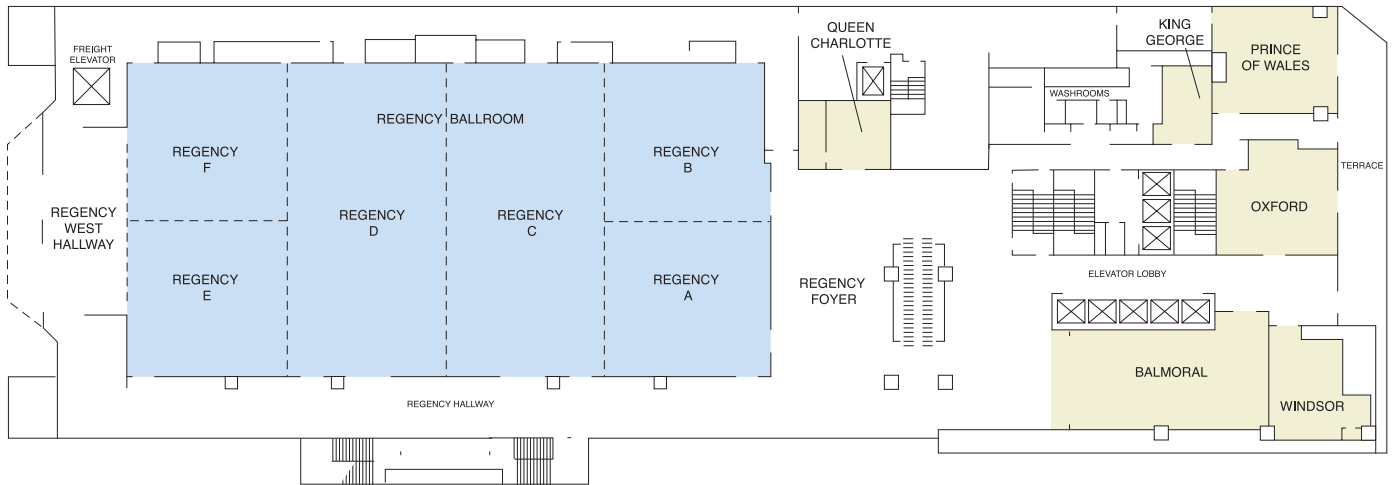

### DIRECTIONS

From Vancouver International Airport (14 miles): Take McConachie Way over Arthur Laing Bridge. Exit at Granville St. Proceed north 50 blocks. Turn left at 16th St. Go past two stop lights. Turn right at Burrard St. Cross Burrard St. Bridge through Georgia St. (10 blks). Hotel is on left.

### PLAZA LEVEL (SECOND FLOOR)

## FOURTH FLOOR

## PERSPECTIVES LEVEL (34th FLOOR)